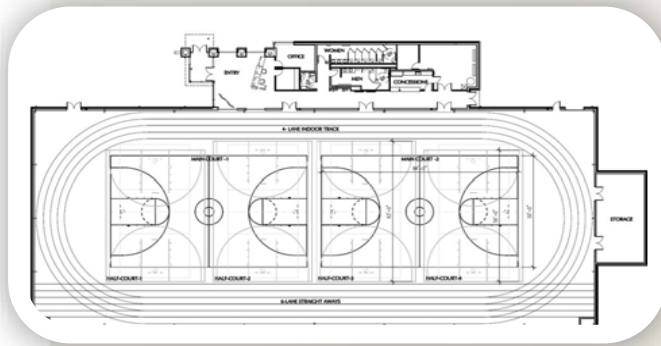

SALEM CENTERPLEX (SCP)

The Salem CenterPlex was funded through the Salem Community Foundation. This 30,000 sq. ft. free-standing structure, with 170 parking spaces, features an indoor four-lane competitive 160-meter spikable track with six 60-meter straight aways, two full high school regulation basketball courts and four volleyball courts. Also available is a shoot-a-way basketball gun and drop-down batting cage for baseball and softball practice. For added comfort, there is a spacious lobby area and concession stand for spectators and players to enjoy.

Field House:

- 22,880 square feet
- Field dimension of 191' x 84'
- State-of-the-art synthetic grass turf (Sof-Step-200)
- Full netting replaces walls for “outdoor style” out-of-bounds.
- Heated spectator seating area for 120 people
- 4'x 8' score board